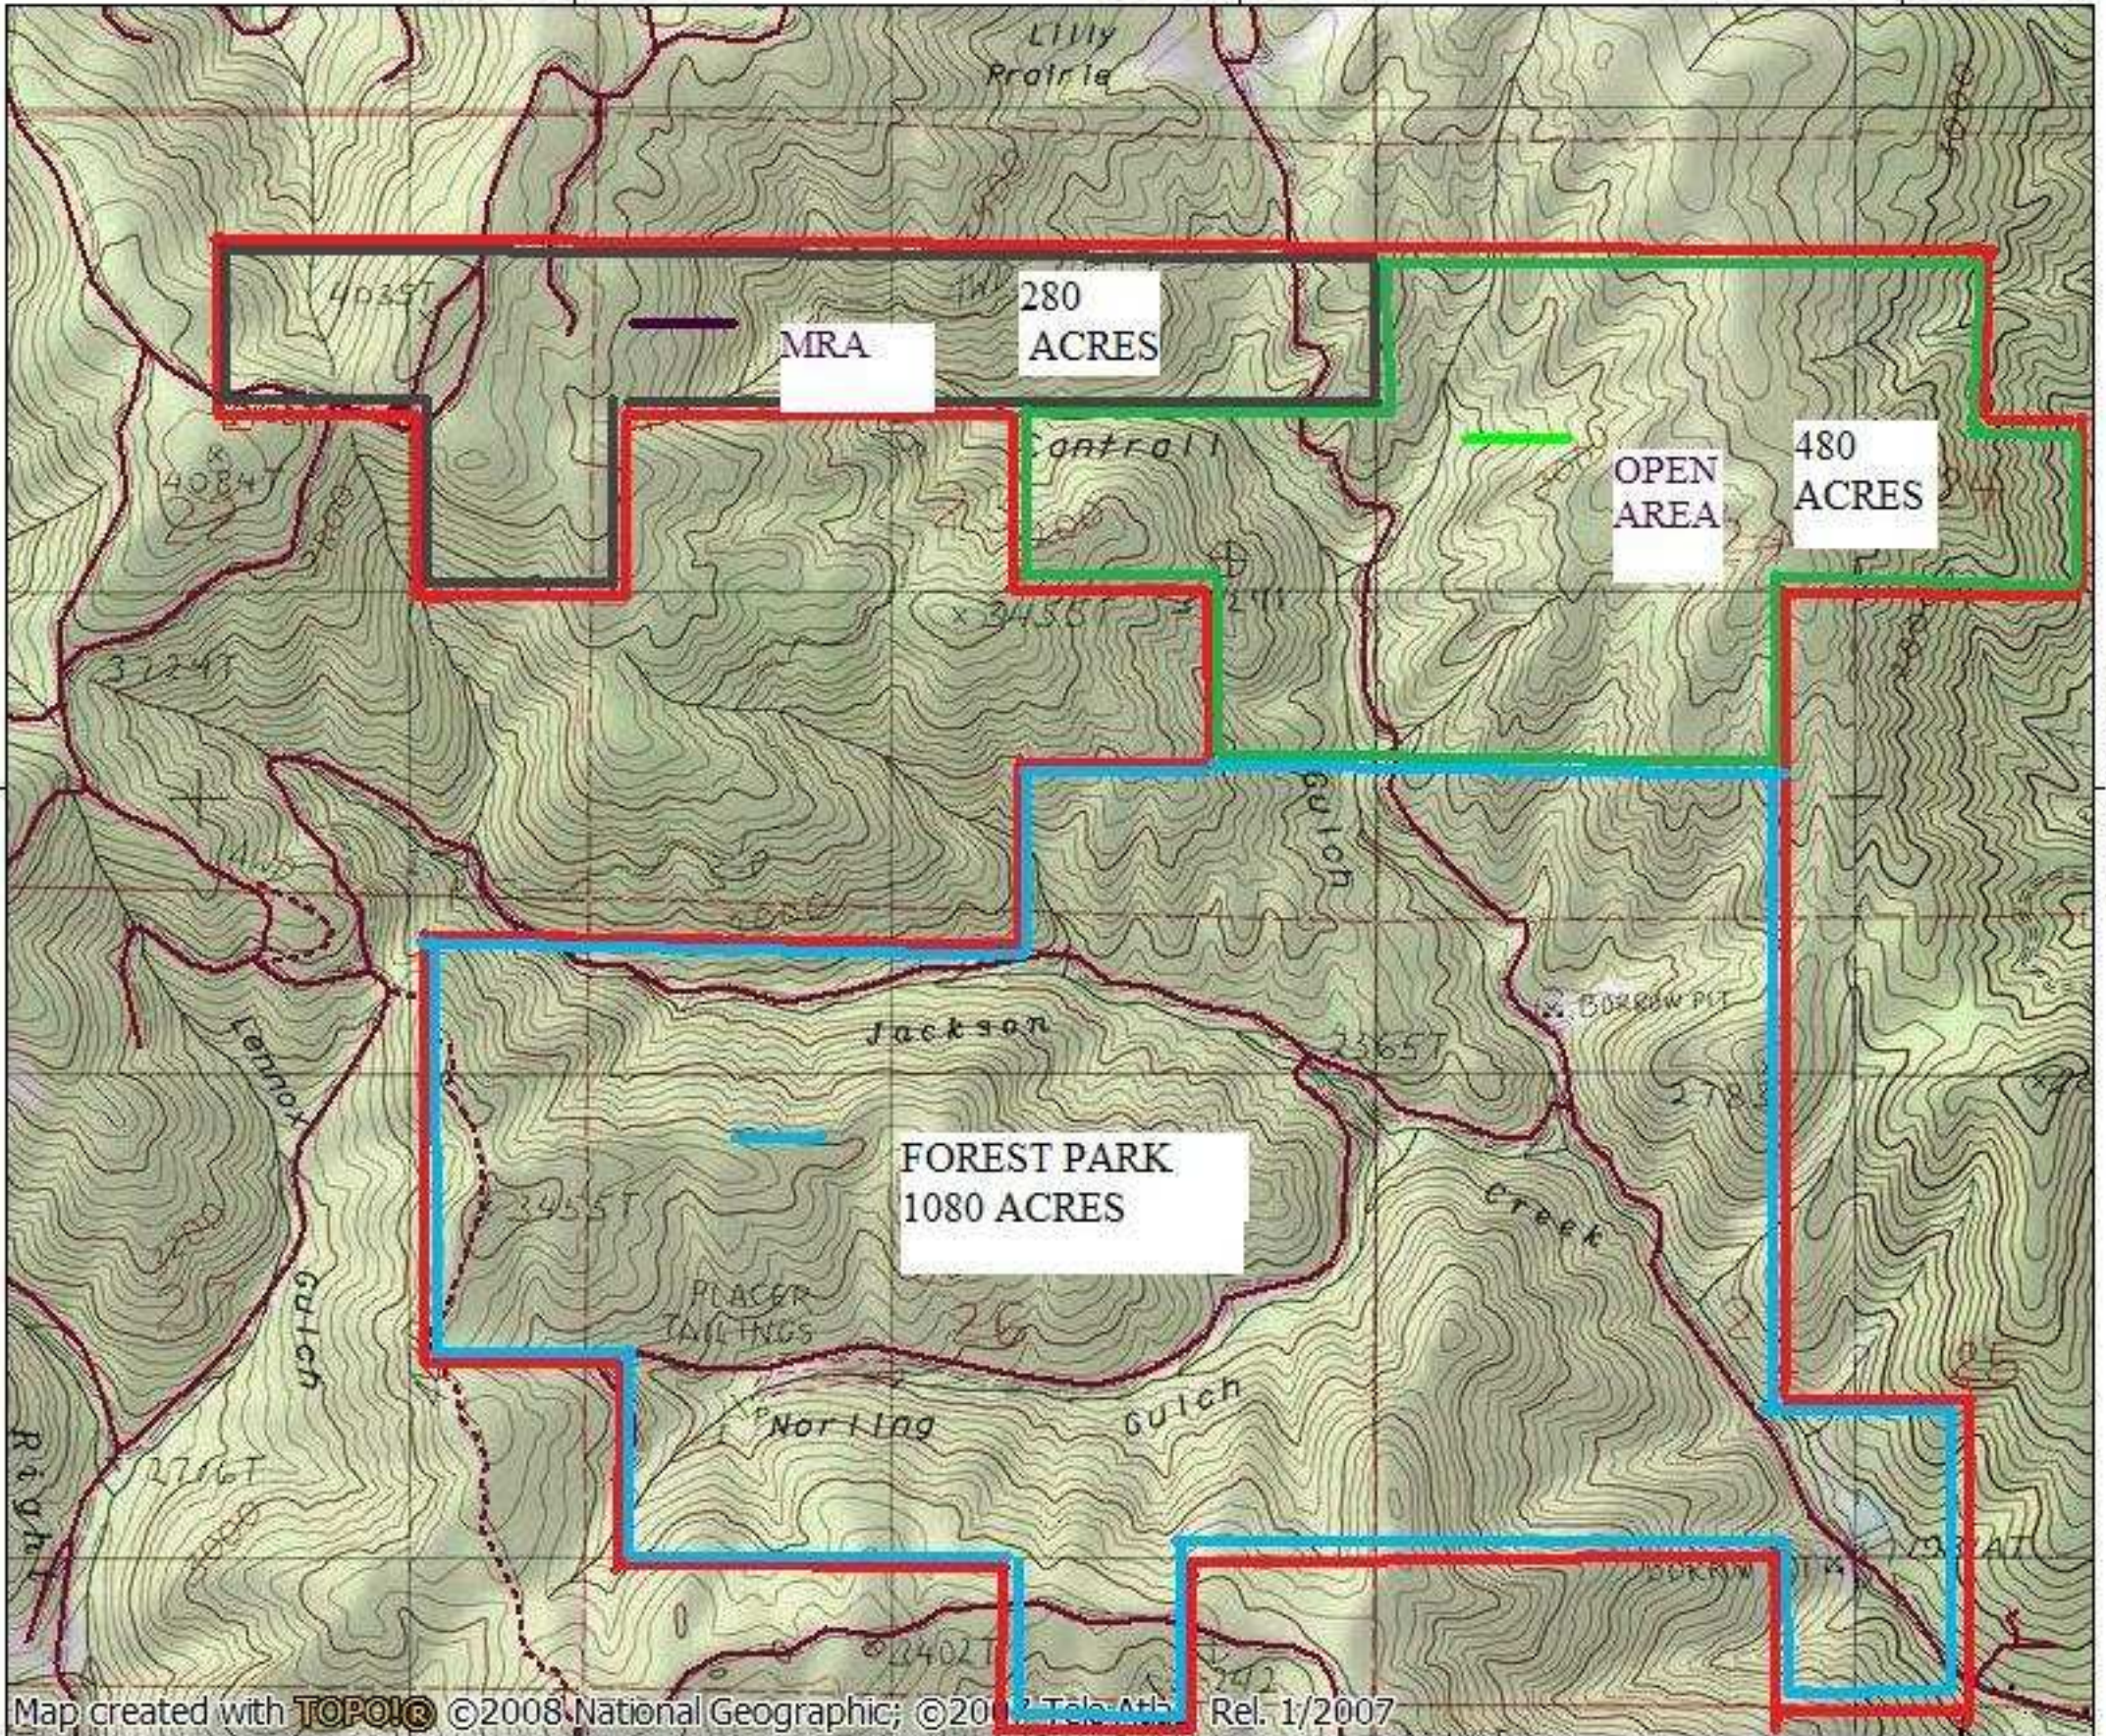

TOPO! map printed on 10/24/09 from "Forest Park Sign Locations.tpo"

123°02.000' W

123°01.000' W

WGS84 123°00.000' W

Map created with TOPO! © 2008 National Geographic; © 2007 Tele Atlas Rel. 1/2007

123°02.000' W

123°01.000' W

WGS84 123°00.000' W

TN * MN
15 1/2°
10/24/09